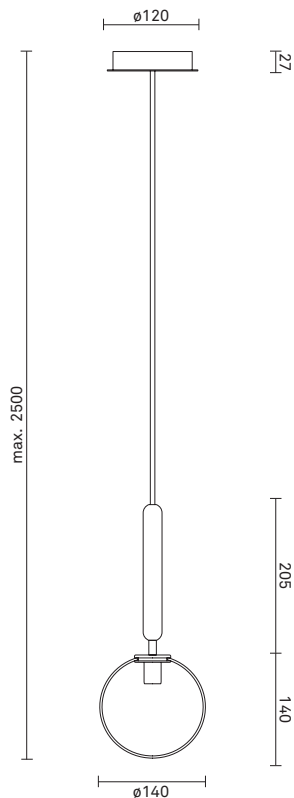

## MIIRA 1 Opal

Design: Sofie Refer, 2018. EU-model.

**Miira 1 in Rock Grey finish with mouth-blown Opal White glass  
Incl. Ceiling plate.**

The significant details of Miira are the fine curves and thin neck that gives a graceful appearance.

## TECHNICAL INFO

**Product no.:** 03310224

**Type:** Suspension - Indoor

**Colour:**

Glass: Opal White

Metal: Rock Grey

Cable: Black

**Materials:**

Powder coated metal

Mouth-blown glass

Fabric covered cable

**Dimensions:**

ø140mm x 345mm

Ceiling plate: ø120mm x 50mm

Fabric cable - Length: 2500mm

**Product weight:**